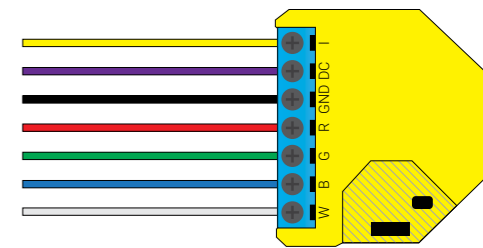

LEGEND:

- AC or DC on/off/dimming switch
- + 12/24V DC
- - 12/24V DC
- Red Light
- Green Light
- Blue Light
- White Light